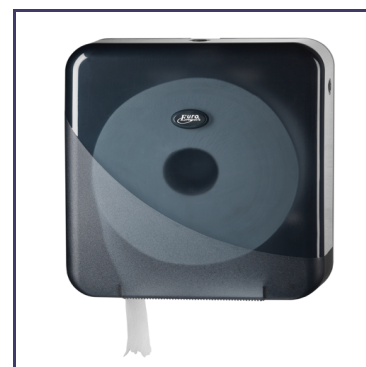

Technical data sheet

Date : 25-11-11

Product code	431054
Product	Dispenser
Brand	Euro Products Pearl Black
Intrastat number	39259010
Barcode singlebox	8,71728E+12
Barcode multibox	8,71728E+12

Description	Jumbo toiletroll dispenser Maxi
	for Maxi Jumbo toiletrolls

Quality raw material	ABS	
Colour	Black transparent	
Max. roll sizes		
max. Ø roll	29	cm
min. Ø core	55	mm
max. width roll	10,5	cm
Capacity rolls	1	
Lock with key	YES, permanent - non permanent	
Size dispenser	358 x 331 x 127	mm - h x w x d
Accessories supplied	fixing kit with screws	
Accessories option		